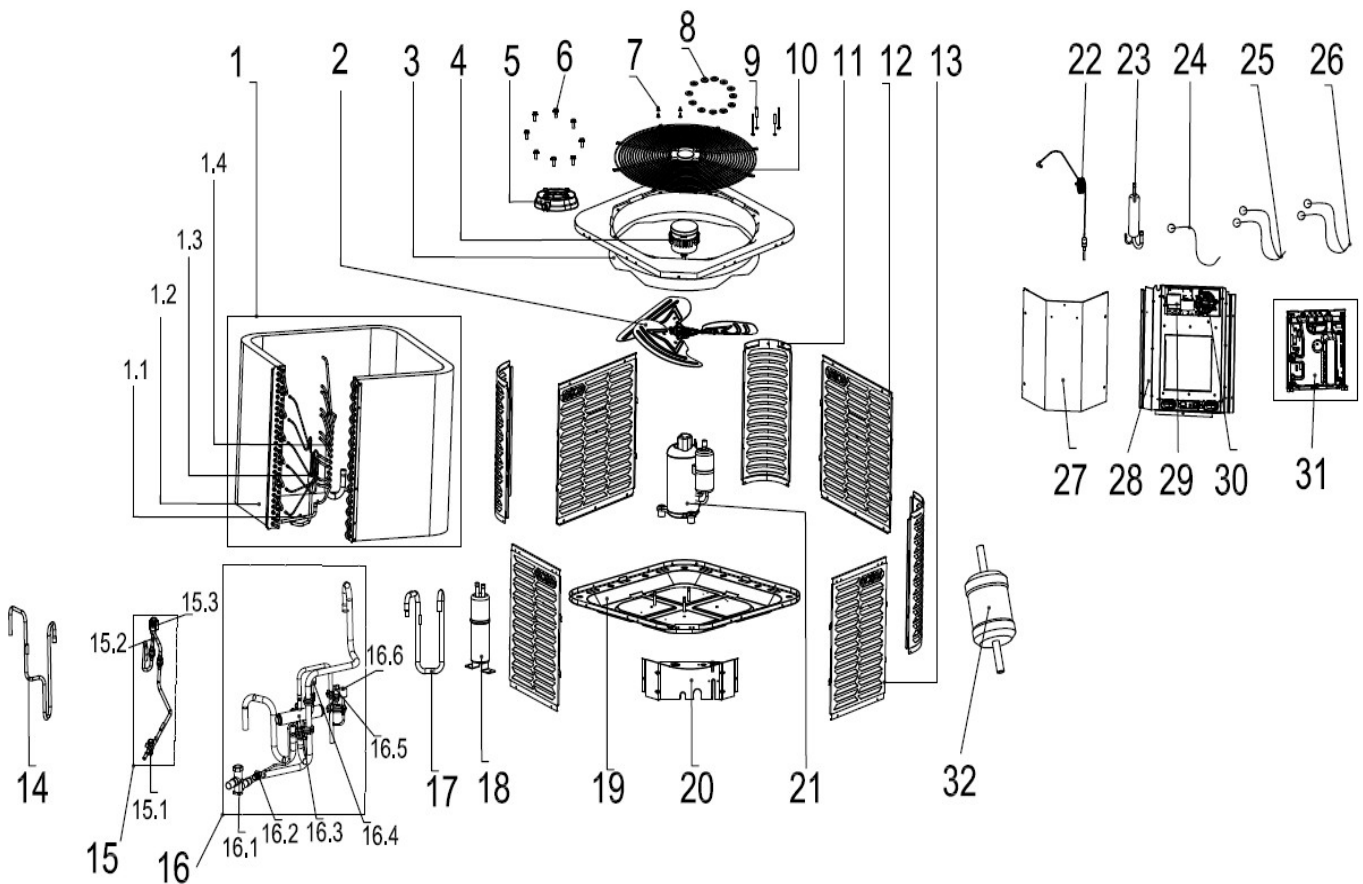

Parts List for Ecoer TDi Select 2 Series Heat Pump Units

EODA17H-2436ADA

2/3Ton Heat Pump

EODA17H-4860ADA

4/5Ton Heat Pump

#	Part Name	Quantity	Parts number	
			2436A	4860A
1	Condenser Assembly	1	5583120000019	5583120000020
1.1	Condenser connection pipe Assembly	1	55131200000383	55131200000386
1.2	Condenser	1	55831200000055	55831200000056
1.3	Condenser outlet pipe Assembly	1	55131200000381	55131200000393
1.4	Condenser inlet pipe Assembly	1	55131200000372	55131200000387
2	Fan	1	52200104000003	
3	Top cover ass'y	1	52231200000246	
4	Brushless DC Motor	1	51002015000008	
5	Motor installation board ass'y	1	52131200000002	
6	screw bolt	8	51301708000005	
7	Cap nut	4	51301506000001	
8	flat washer	12	51300309000002	