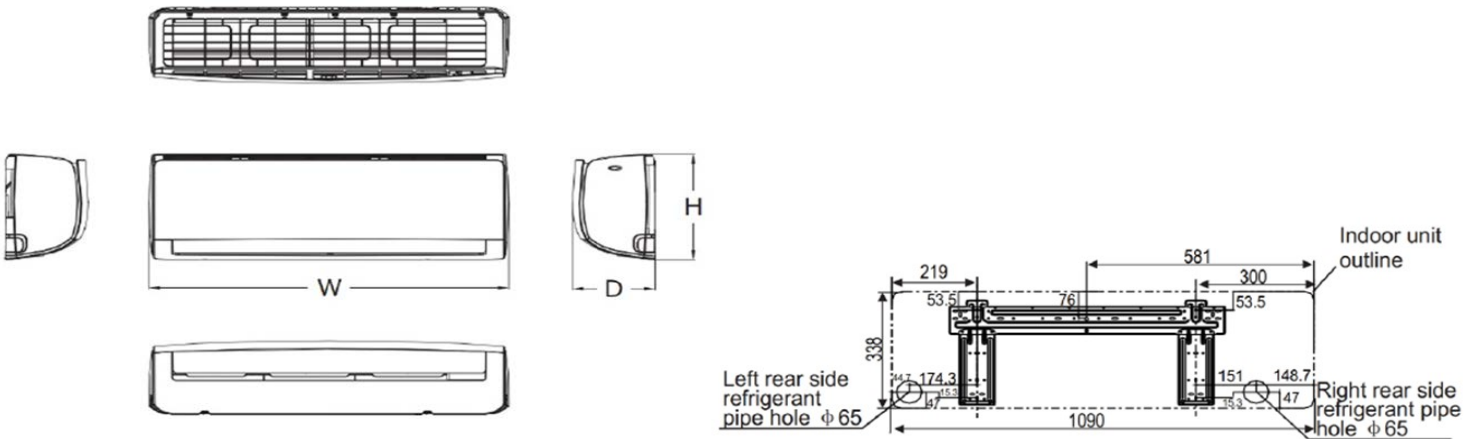

### OUTDOOR UNIT DIMENSIONS

Dimension(WxDxH)	inch	37.24x16.54x31.89
Packaging (WxDxH)	inch	42.91x19.69x34.16
Net/Gross weight	lbs.	141.1/153.2

### Midea America Corp.

5 Sylvan Way, Parsippany, NJ 07054  
 P: (973) 539-5330 - F: (973) 539-5336  
[www.midea.com/us](http://www.midea.com/us)

Dimensions	Width	Depth	Height
Inches	42 7/8	9 1/4	13 2/8

Dimensions	Width	Width 1	Depth	Height	A	B
Inches	37 1/4	40 5/8	16 1/2	31 6/8	26 1/2	15 7/8