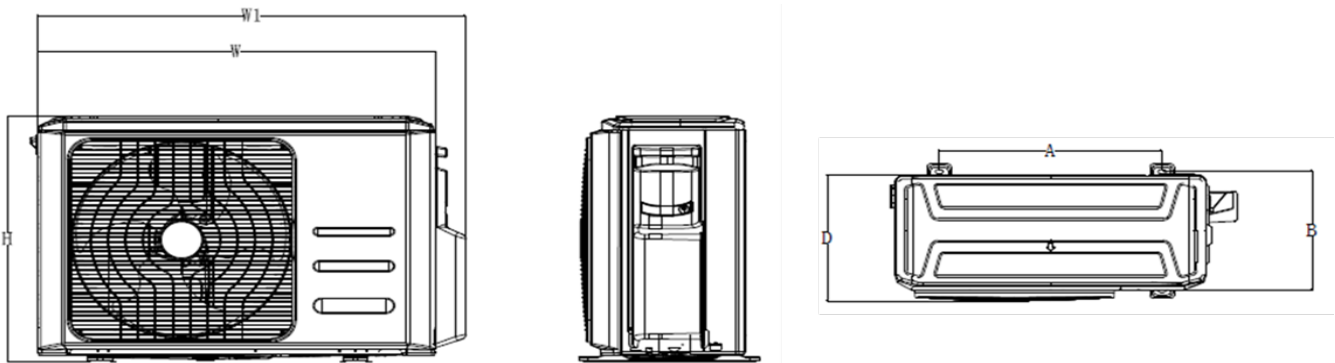

### ACCESSORIES

Wired Control	Model#	120G1
Interfscce Kit	Model#	Interface Kit for 120G1
Installation Kit	Model#	Installation Kit 3

### Midea America Corp.

5 Sylvan Way, Parsippany, NJ 07054  
 P: (973) 539-5330 - F: (973) 539-5336  
[www.midea.com/us](http://www.midea.com/us)

Dimensions	Width	Depth	Height
Inches	42 7/8	9 1/4	13 2/8

Dimensions	Width	Width 1	Depth	Height	A	B
Inches	37 1/4	40 5/8	16 1/2	31 6/8	26 1/2	15 7/8